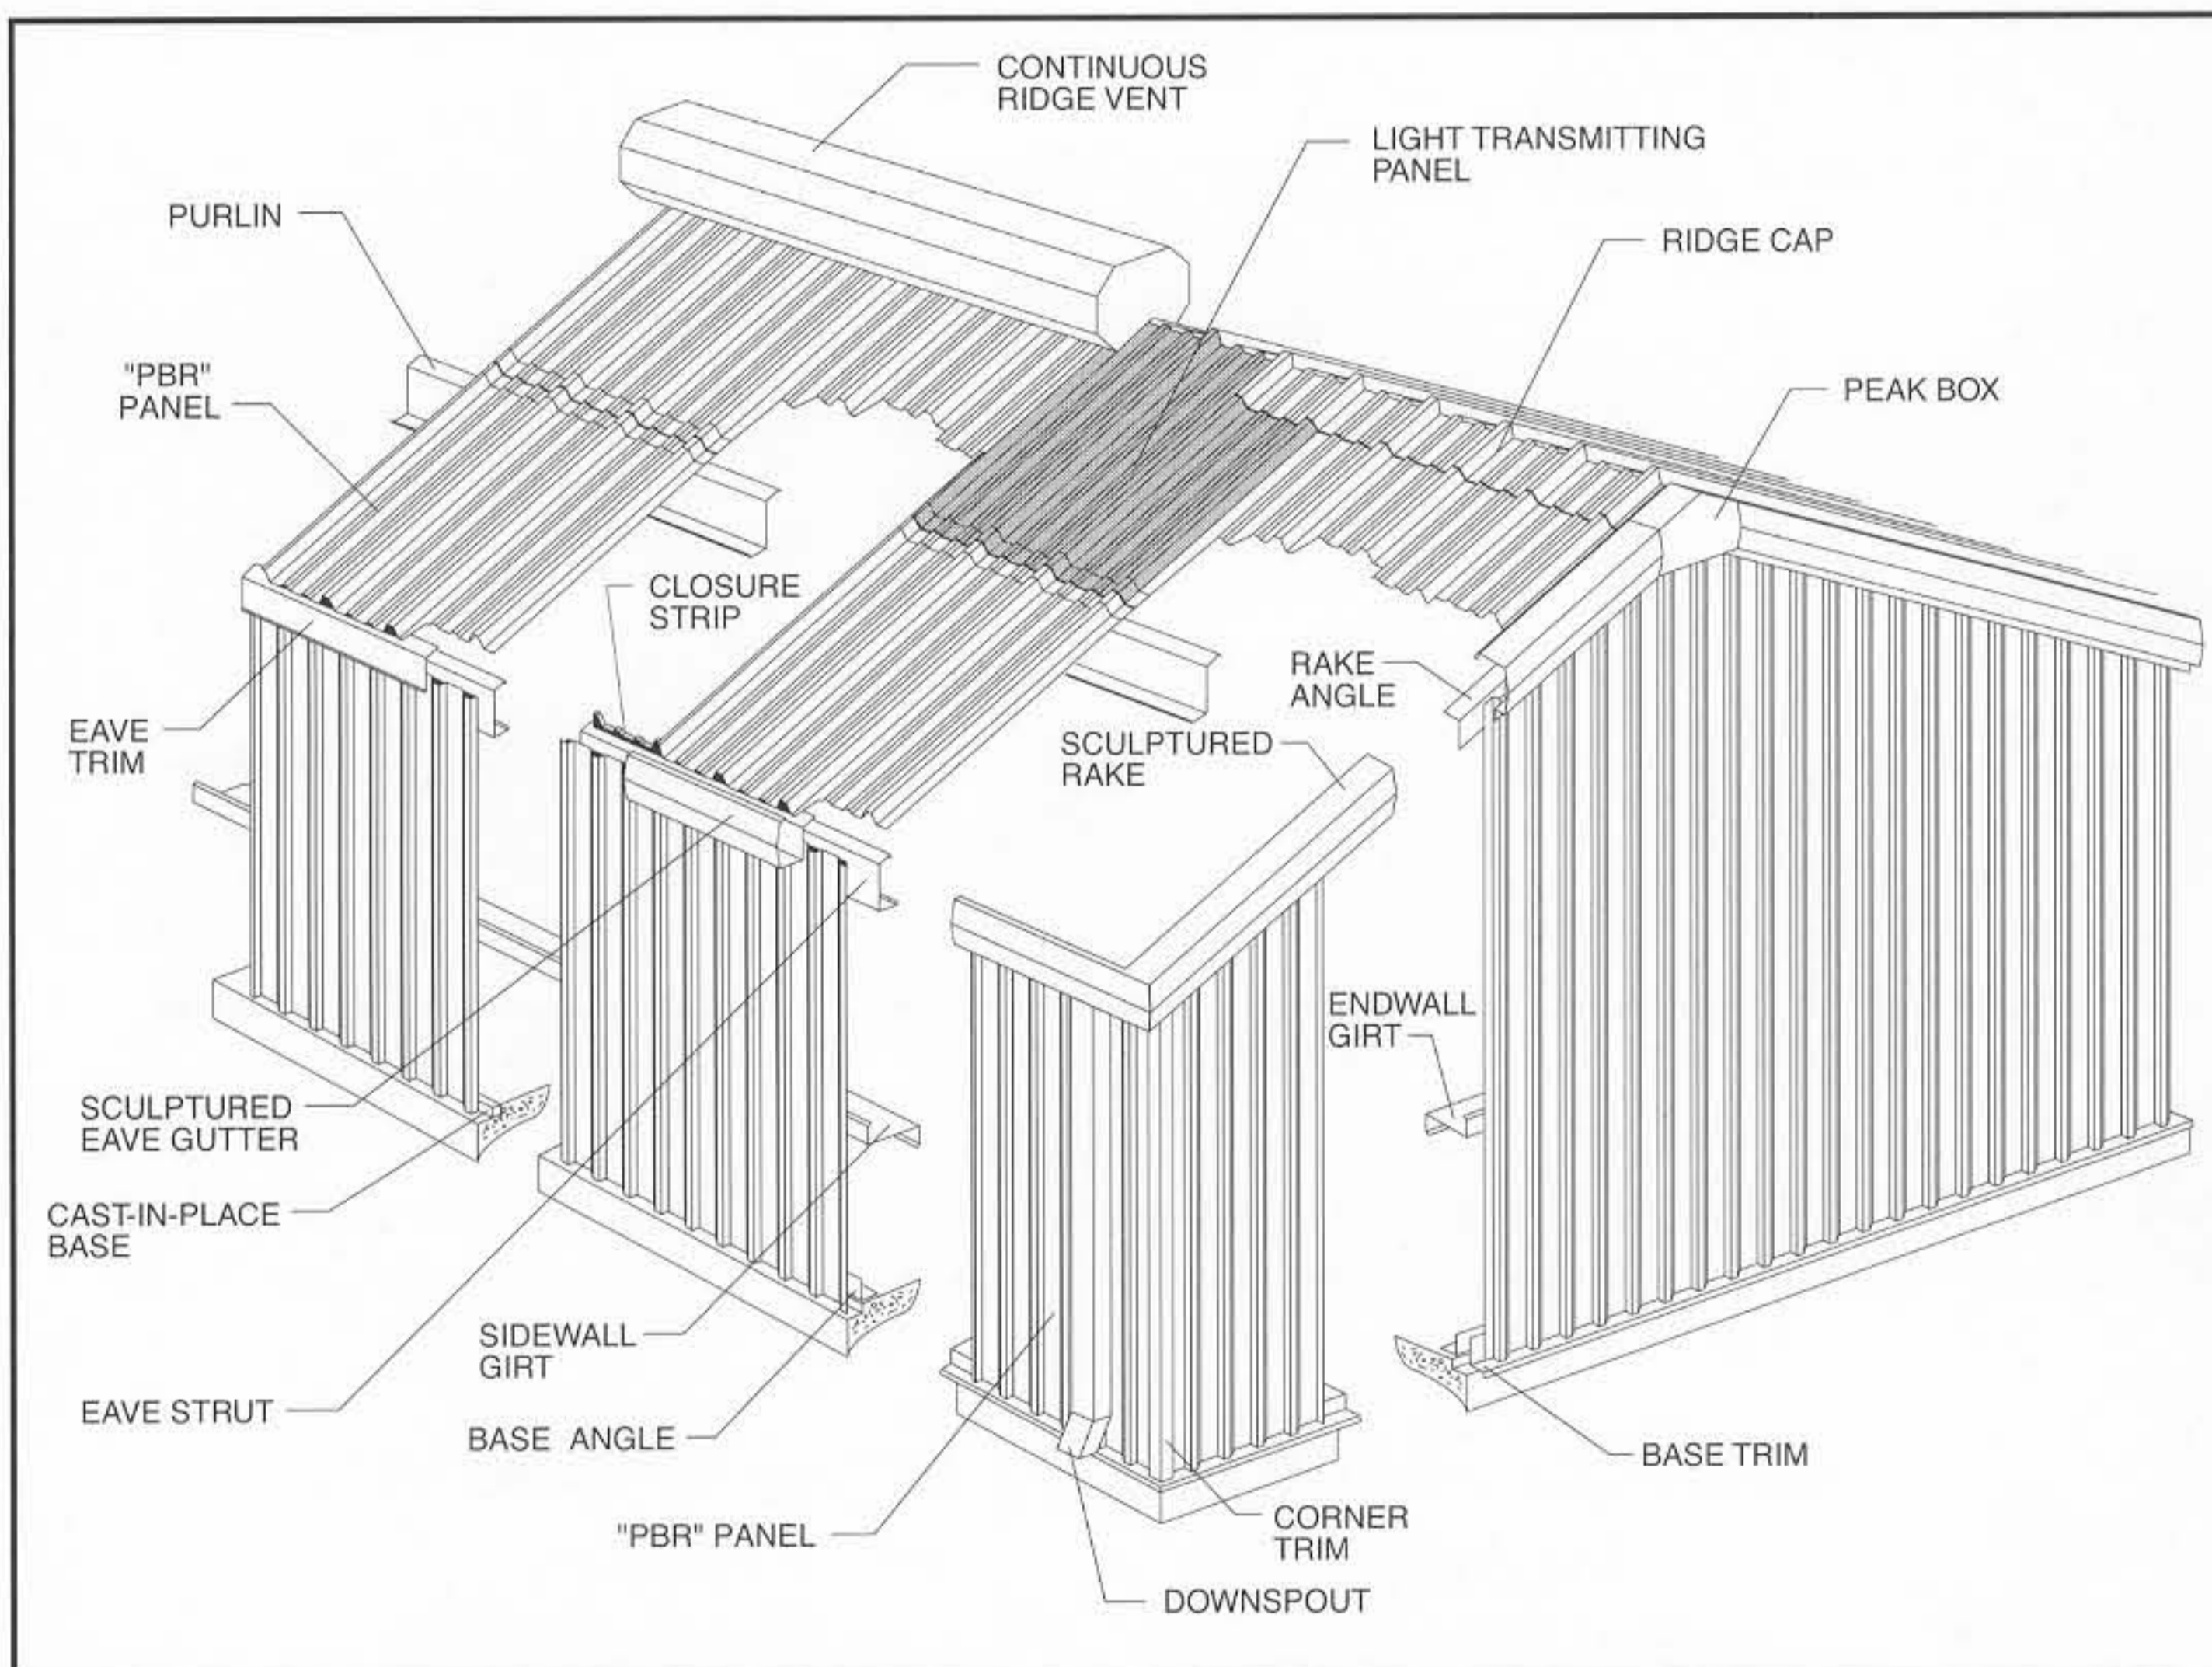

Profile	29 GAUGE		26 GAUGE		24 GAUGE		
	Panel	Galvalume Plus®	SP	Galvalume Plus®	SP	Galvalume Plus®	K7
PBR Panel 	PBR			●	●	●	●
Pinnacle Plus Panel 36" Coverage 	PPP	●	■				
U-Dek 24"  Snap Together System – 12" and 18" also available	PUD			■	■	●	●
D-Lok 24"  Field Seamed System – 12" and 18" also available	PDL			■	■	●	●

● Available in any quantity

■ May require minimum quantity

Available Accessories

- Hat and Channel Sections • Light Transmitting Panels • Vents • Roof Jacks • Fasteners • Ridge Caps • Closures • Doors
- Windows • Sealants • Insulation • Bracing • Bolts • Louvers • Sliding Door Hardware