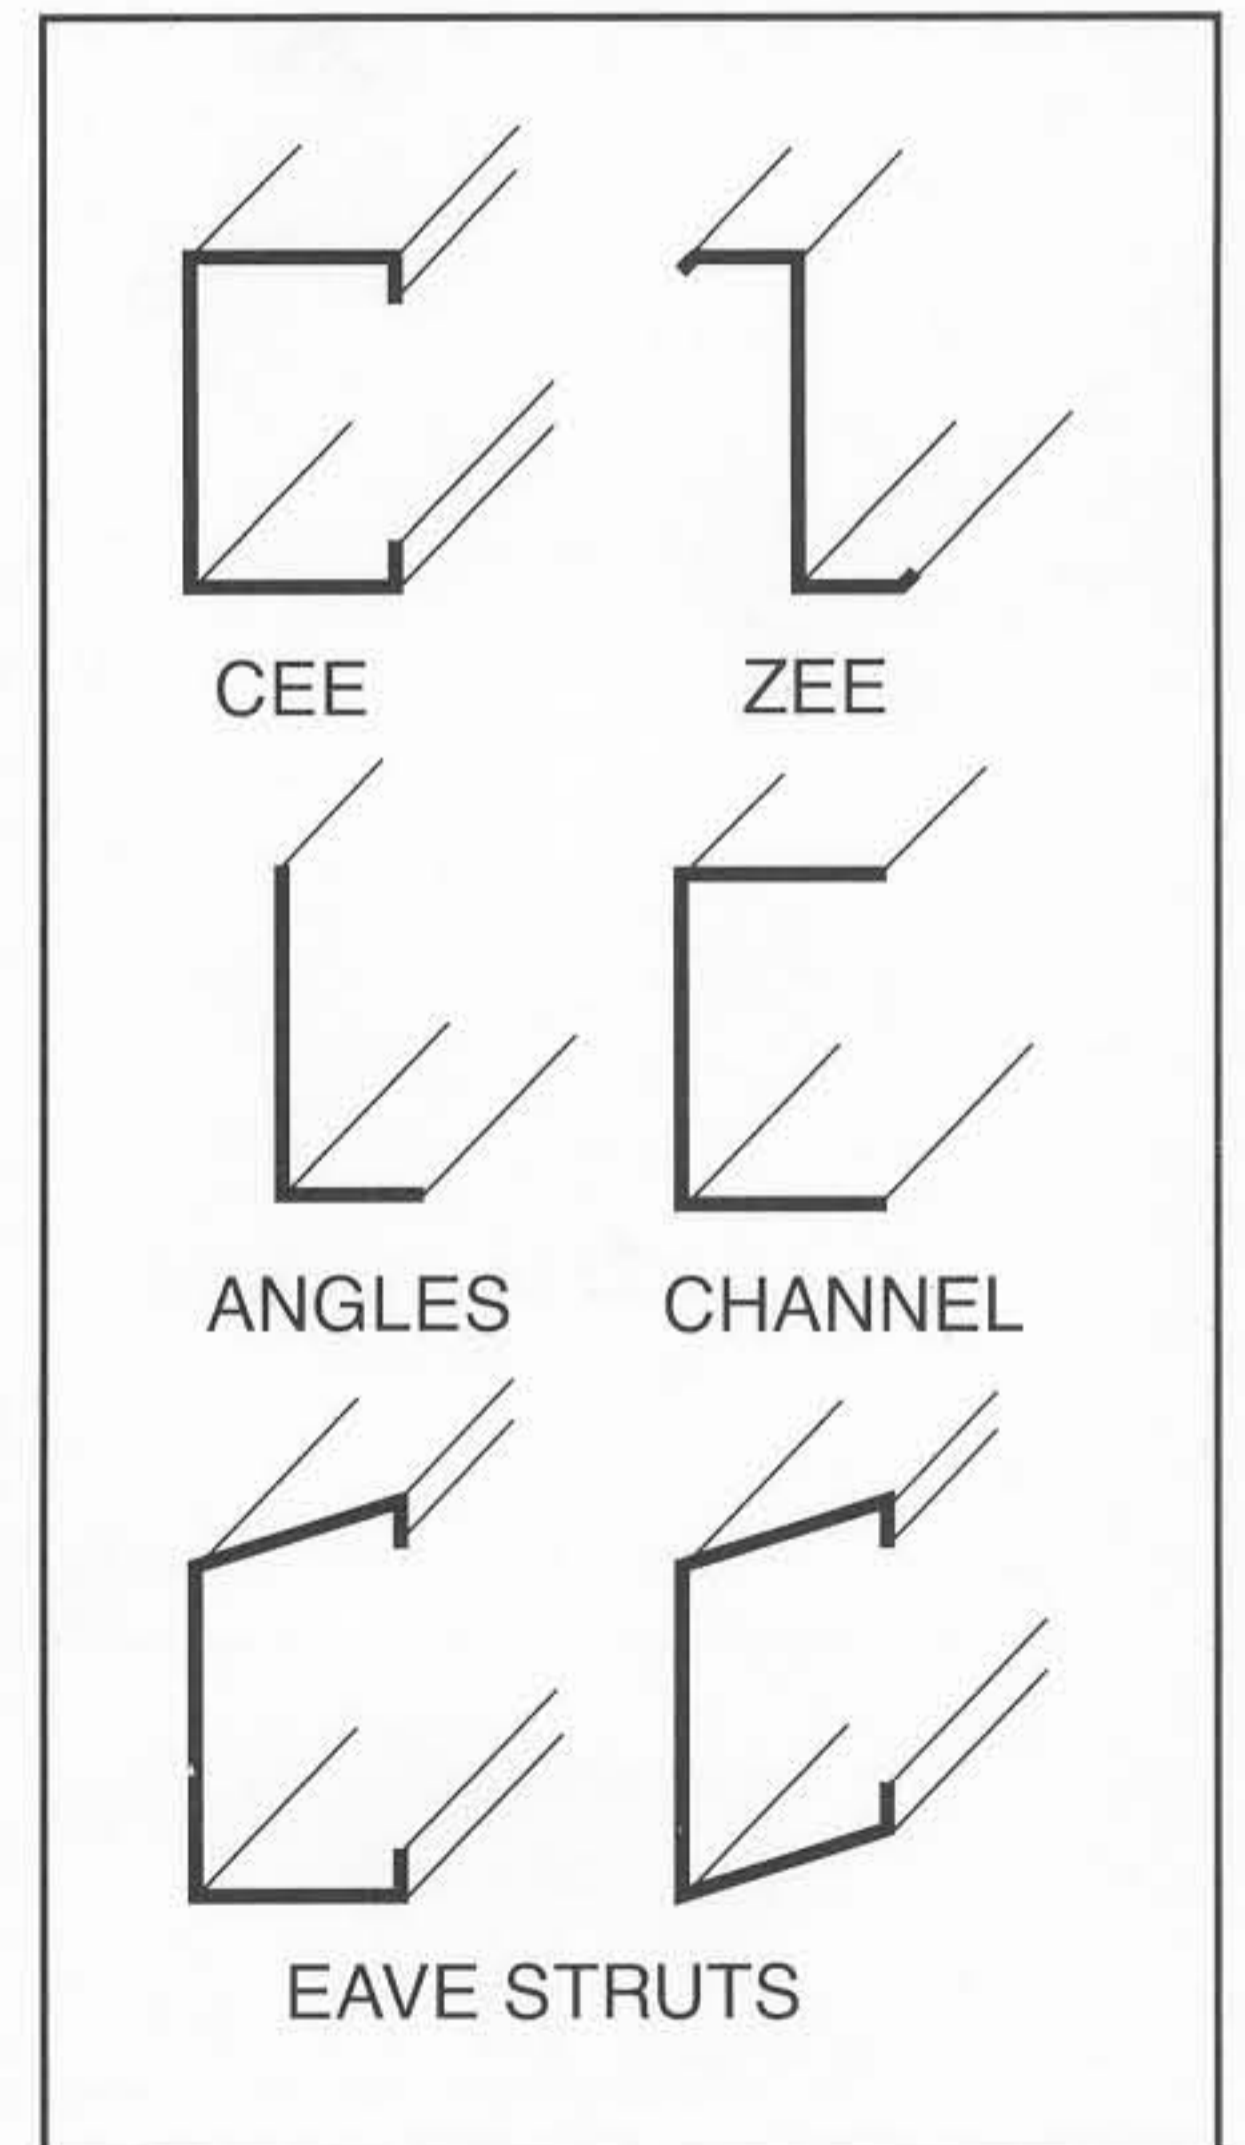

Profile	29 GAUGE		26 GAUGE		24 GAUGE		
	Panel	Galvalume Plus®	SP	Galvalume Plus®	SP	Galvalume Plus®	K7
PBR Panel 	PBR			●	●	●	●
Pinnacle Plus Panel 36" Coverage 	PPP	●	■				
U-Dek 24"  Snap Together System – 12" and 18" also available	PUD			■	■	●	●
D-Lok 24"  Field Seamed System – 12" and 18" also available	PDL			■	■	●	●

● Available in any quantity

■ May require minimum quantity

Available Accessories

- Hat and Channel Sections • Light Transmitting Panels • Vents • Roof Jacks • Fasteners • Ridge Caps • Closures • Doors
- Windows • Sealants • Insulation • Bracing • Bolts • Louvers • Sliding Door Hardware